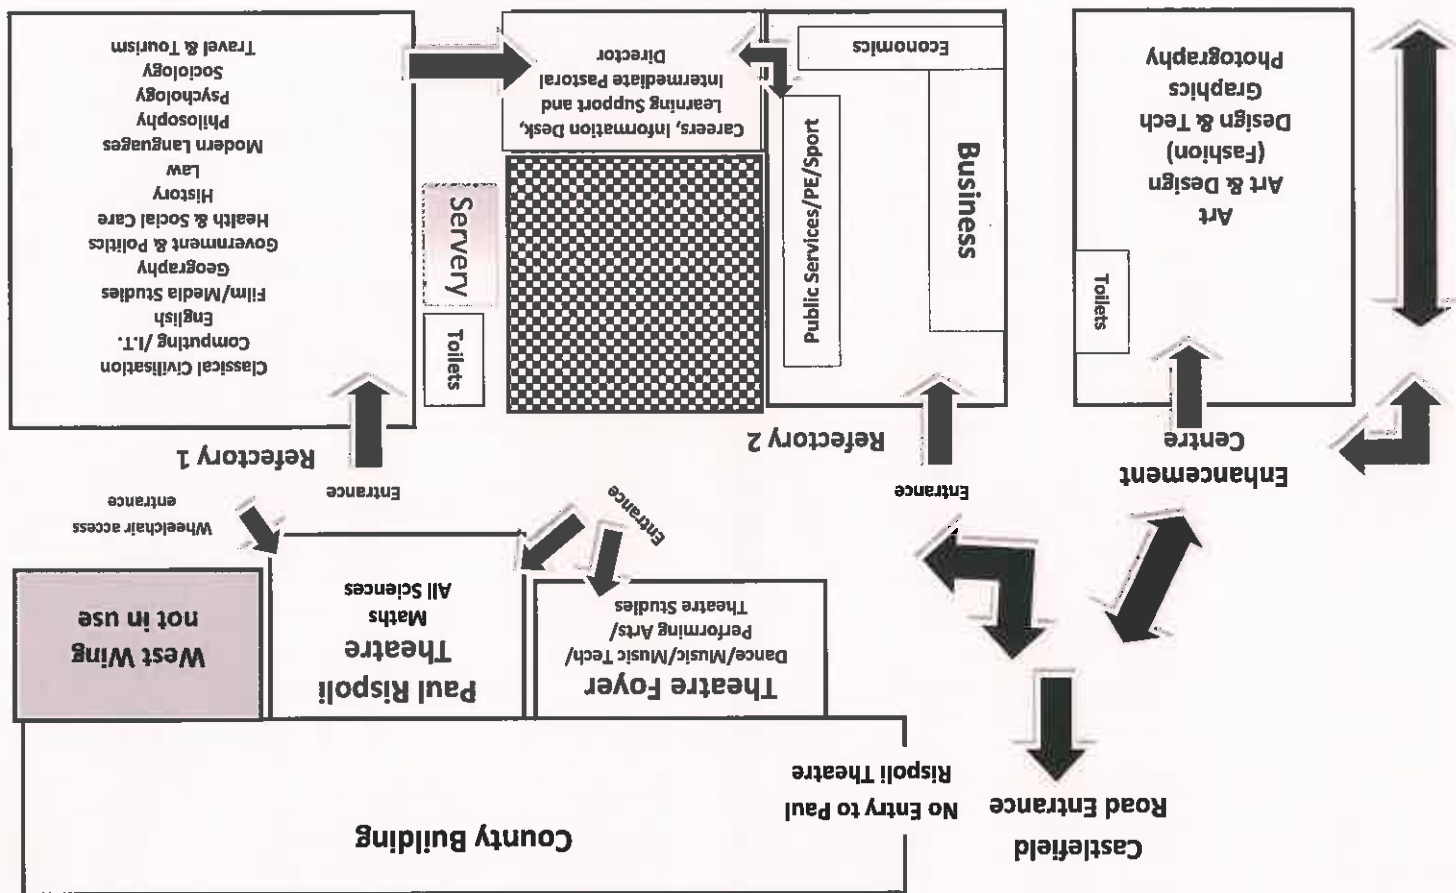

Rushworth Road side of campus
Please note there is very limited car parking available

Rushworth Road
Car Park

reigate•college

Intermediate & Lower Sixth Parents Evening
21 February 2017

For students with
Surname
K - Z

STUDENT NAME _____ T.G. _____

Time	Staff Name	Subject	Location	Time	Staff Name	Subject	Location
5.15				6.35			
5.20				6.40			
5.25				6.45			
5.30				6.50			
5.35				6.55			
5.40				7.00			
5.45				7.05			
5.50				7.10			
5.55				7.15			
6.00				7.20			
6.05				7.25			
6.10				7.30			
6.15				7.35			
6.20				7.40			
6.25				7.45			
6.30				A central bell will sound to indicate the end of the evening			

Susan Carnell
Associate Director
of Learning Support

Carol Hix
Head of Careers

Sally Hopper
Student Services Manager

Melanie Pearl
Intermediate
Pastoral Director

Information Team are located between Refectory 1 and Refectory 2 (see map)