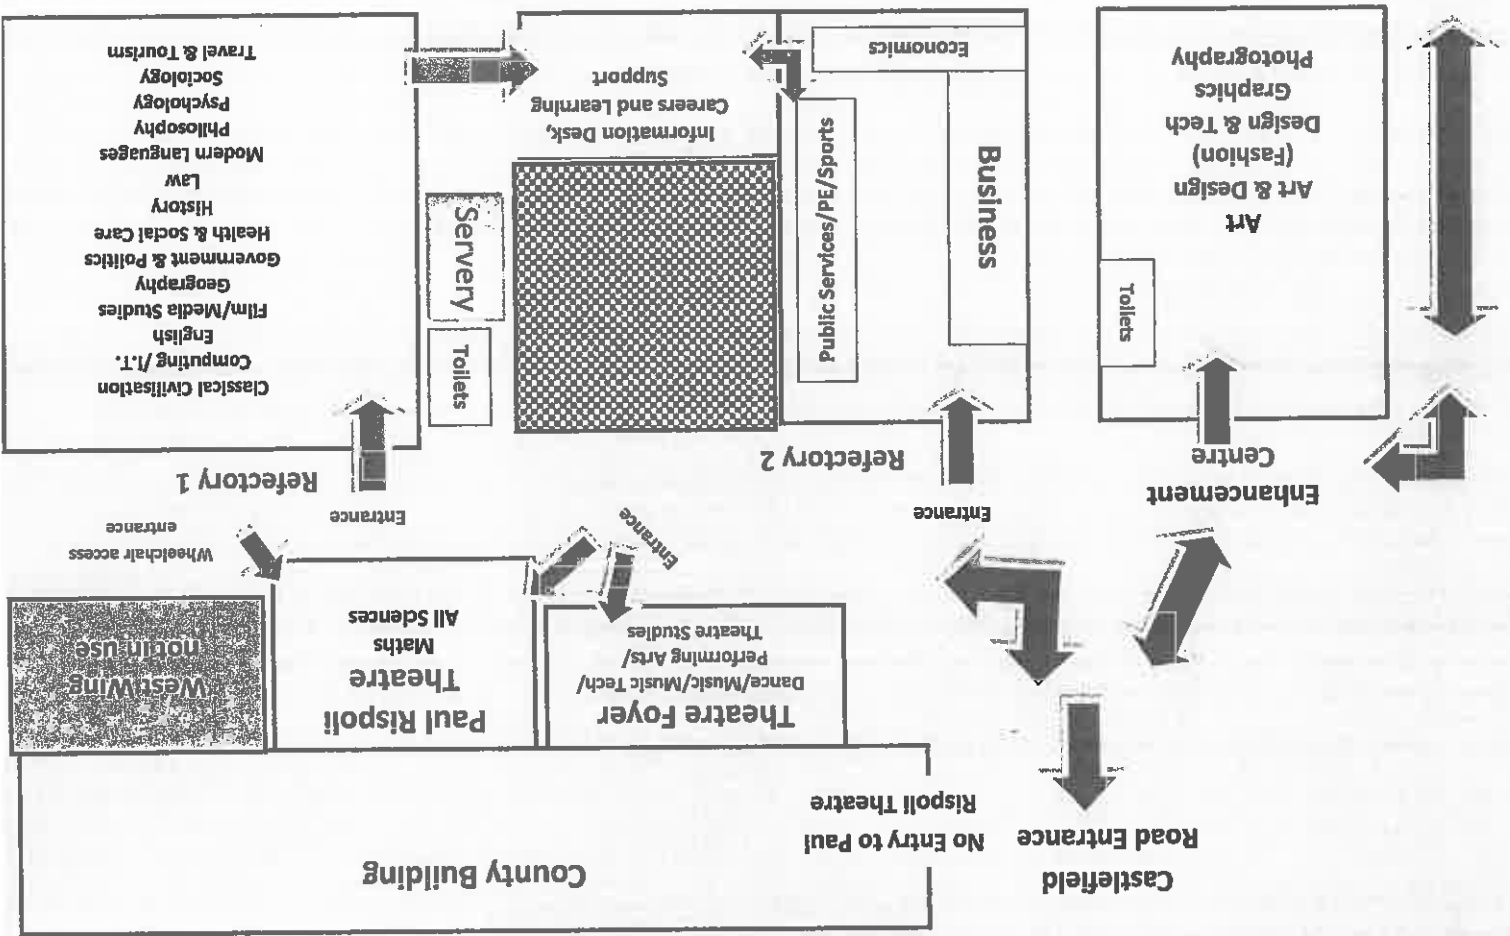

Rushworth Road side of campus
Please note there is very limited car parking available

Rushworth Road
Car Park

reigate·college
Upper Sixth Parents Evening
8 November 2016

For students with
Surname
A - J

STUDENT NAME _____

T.G. _____

Time	Staff Name	Subject	Location	Time	Staff Name	Subject	Location
5.15				6.35			
5.20				6.40			
5.25				6.45			
5.30				6.50			
5.35				6.55			
5.40				7.00			
5.45				7.05			
5.50				7.10			
5.55				7.15			
6.00				7.20			
6.05				7.25			
6.10				7.30			
6.15				7.35			
6.20				7.40			
6.25				7.45			
6.30				A central bell will sound to indicate the end of the evening			