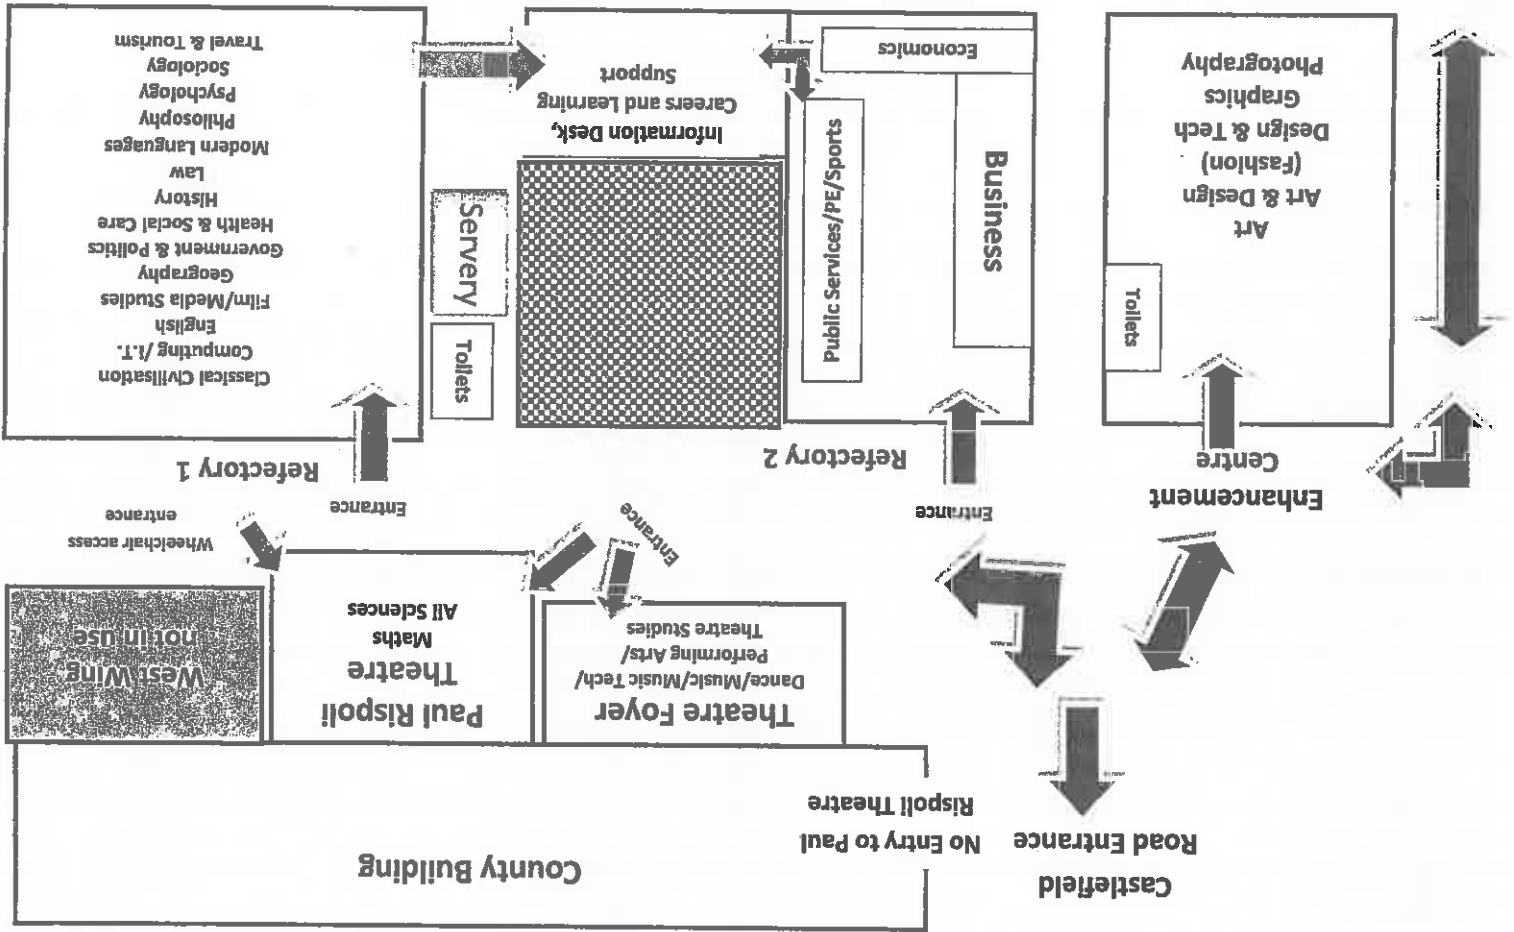

Rushworth Road side of campus
Please note there is very limited car parking available

Car Park

Rushworth Road

reigate•college

Upper Sixth Parents Evening
15 November 2016

For students with
Surname
K - Z

STUDENT NAME _____

T.G. _____

Time	Staff Name	Subject	Location	Time	Staff Name	Subject	Location
5.15				6.35			
5.20				6.40			
5.25				6.45			
5.30				6.50			
5.35				6.55			
5.40				7.00			
5.45				7.05			
5.50				7.10			
5.55				7.15			
6.00				7.20			
6.05				7.25			
6.10				7.30			
6.15				7.35			
6.20				7.40			
6.25				7.45			
6.30							

Sally Hopper (Student Services Manager)

Susan Carnell (Associate Director of Learning Support)
• Also on duty as Chemistry Teacher

Carol Hix (Head of Careers)

Located between Refectory 1 and Refectory 2 (see map)