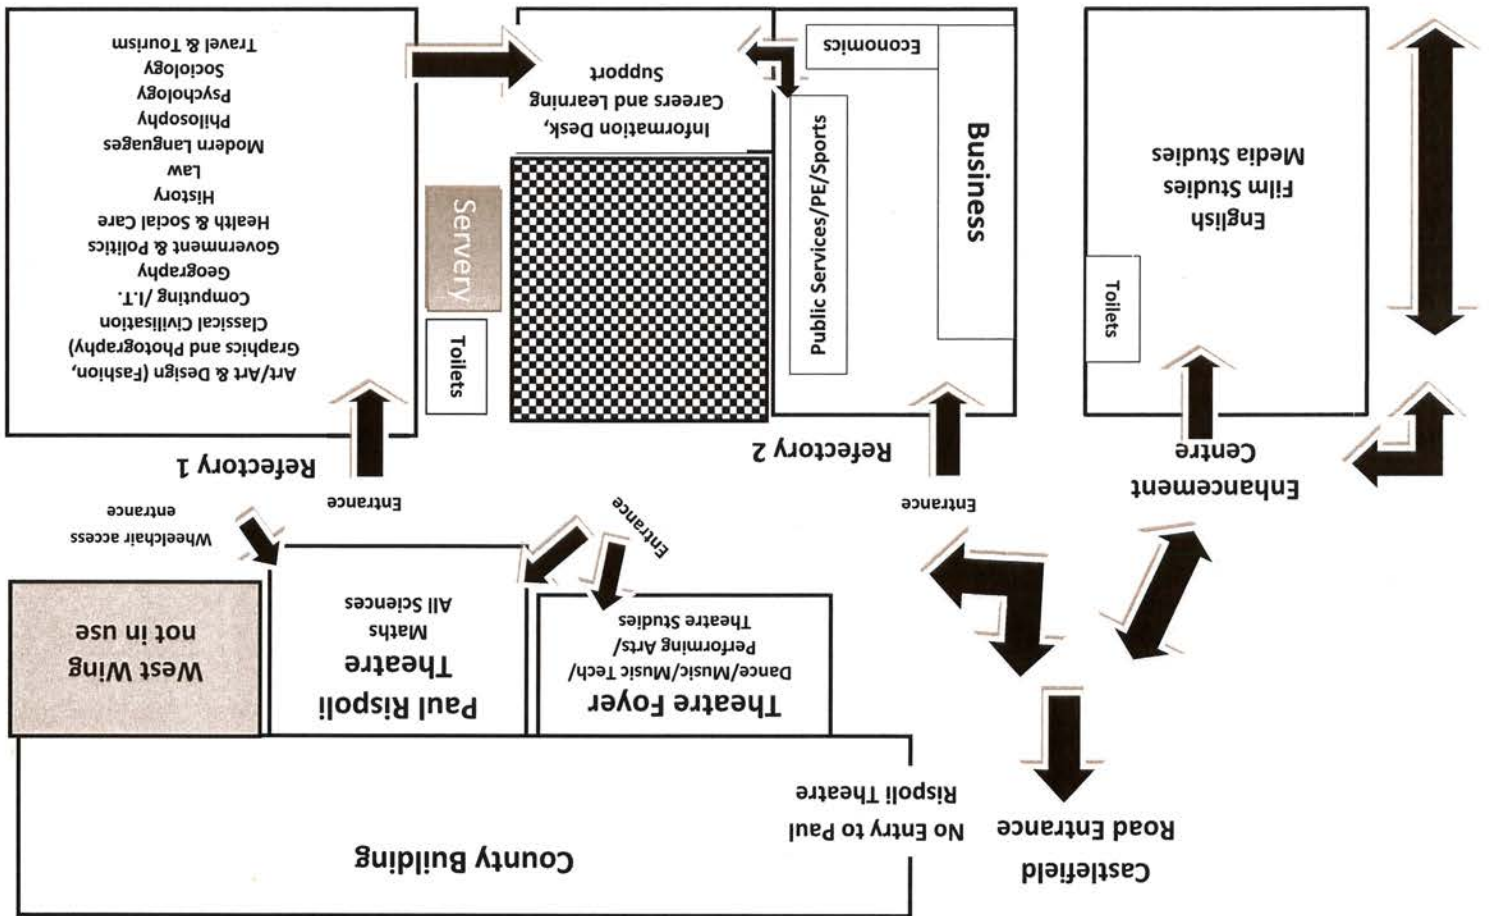

Rushworth Road side of campus
Please note there is very limited car parking available

Car Park

Rushworth Road

reigate•college

Upper Sixth Parents Evening
31 October 2017

For students with
Surname
A - K

STUDENT NAME _____

T.G. _____

Time	Staff Name	Subject	Location	Time	Staff Name	Subject	Location
5.15				6.35			
5.20				6.40			
5.25				6.45			
5.30				6.50			
5.35				6.55			
5.40				7.00			
5.45				7.05			
5.50				7.10			
5.55				7.15			
6.00				7.20			
6.05				7.25			
6.10				7.30			
6.15				7.35			
6.20				7.40			
6.25				7.45			
6.30				A central bell will sound to indicate the end of the evening			

Located between Refectory 1 and Refectory 2 (see map)