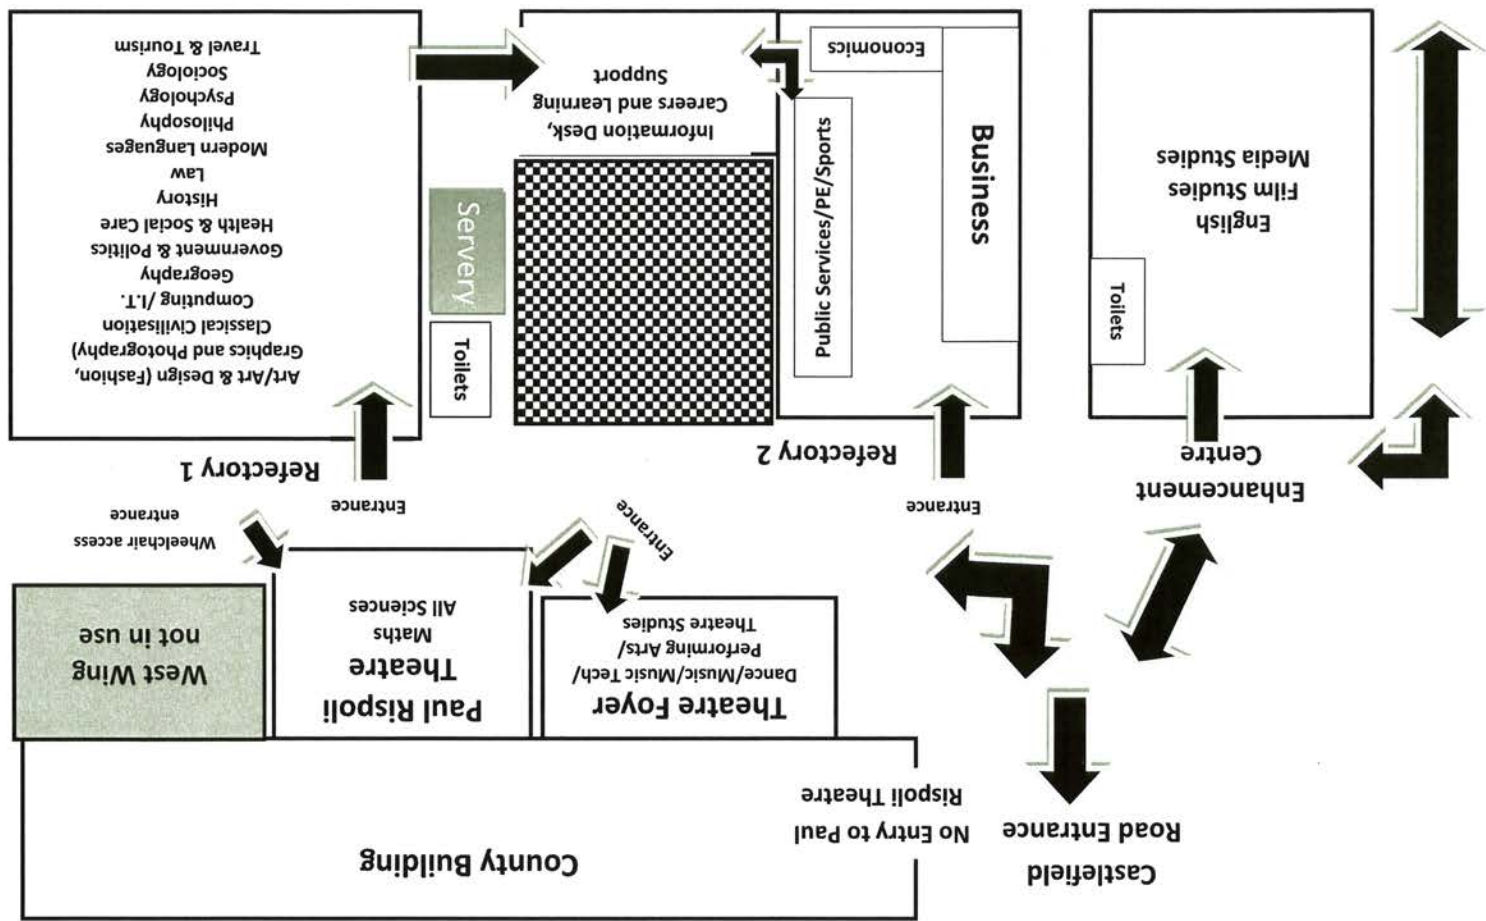

Rushworth Road side of campus
Please note there is very limited car parking available

Rushworth Road
Car Park

reigate.college

Upper Sixth Parents Evening
7 November 2017

For students with
Surname

L - Z

STUDENT NAME _____

T.G. _____

Time	Staff Name	Subject	Location	Time	Staff Name	Subject	Location	
5.15				6.35				
5.20				6.40				
5.25				6.45				
5.30				6.50				
5.35				6.55				
5.40				7.00				
5.45				7.05				
5.50				7.10				
5.55				7.15				
6.00				7.20				
6.05				7.25				
6.10				7.30				
6.15				7.35				
6.20				7.40				
6.25				7.45				
6.30				A central bell will sound to indicate the end of the evening				